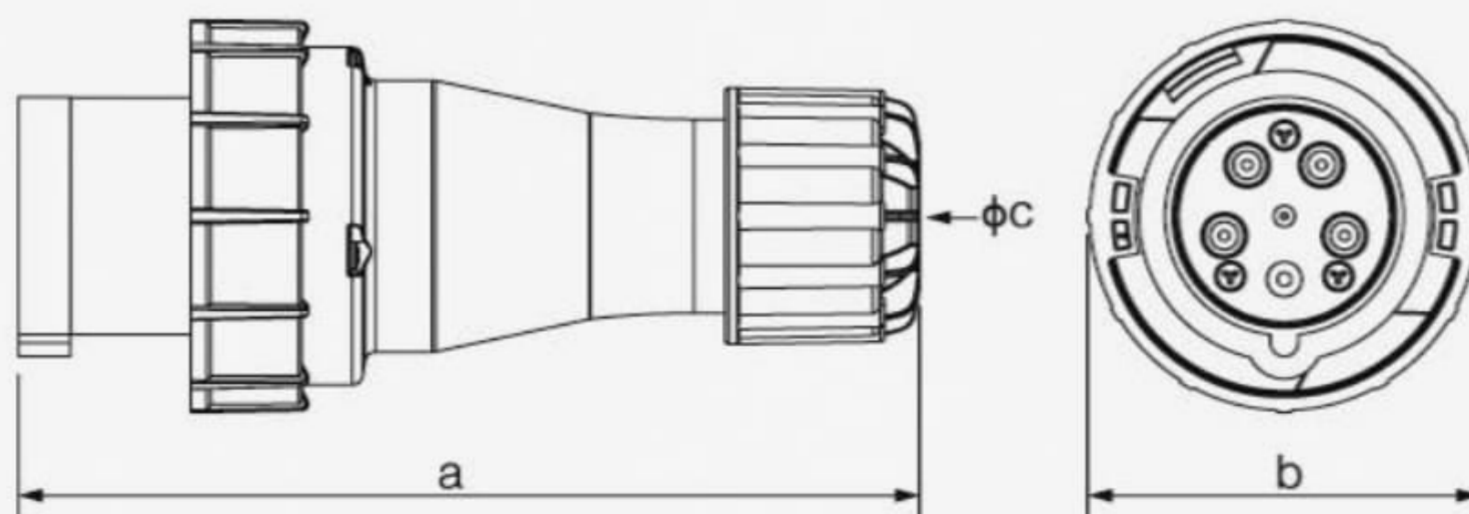

HTCN® PLUGS

HTN0331 63A 3P 6H 10pcs/ctn

SPECIFICATIONS :

IP 67 Plugs		
Poles	6h Amper	Voltage
3	HTN0331	230V 50a.60Hz
4	HTN0341	400V 50a.60Hz
5	HTN0351	400V 50a.60Hz

HTN0341 63A 4P 6H 10pcs/ctn

Current	63A		
	3	4	5
a	260	260	260
b	113.5	113.5	113.5
c	32	32	32
Cable size(mm²)	6~16		

HTN0351 63A 5P 6H 10pcs/ctn

Dimension